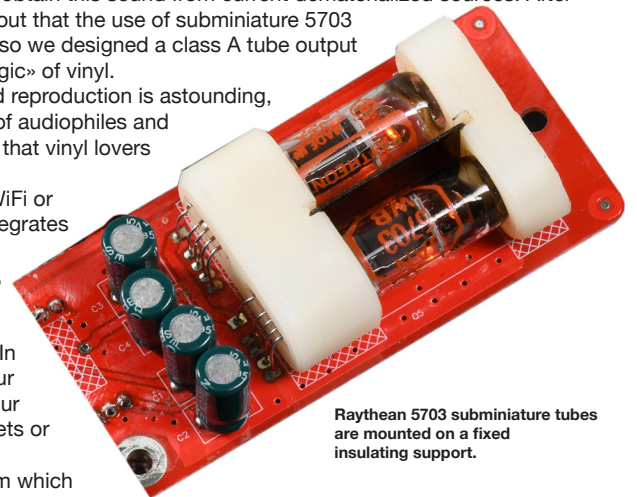

Raytheon 5703 subminiature tubes are mounted on a fixed insulating support.

The Advance Playstream application for controlling the WTX-StreamTubes is available for download free of charge from the AppStore (iOS) and GooglePlay store (Android).